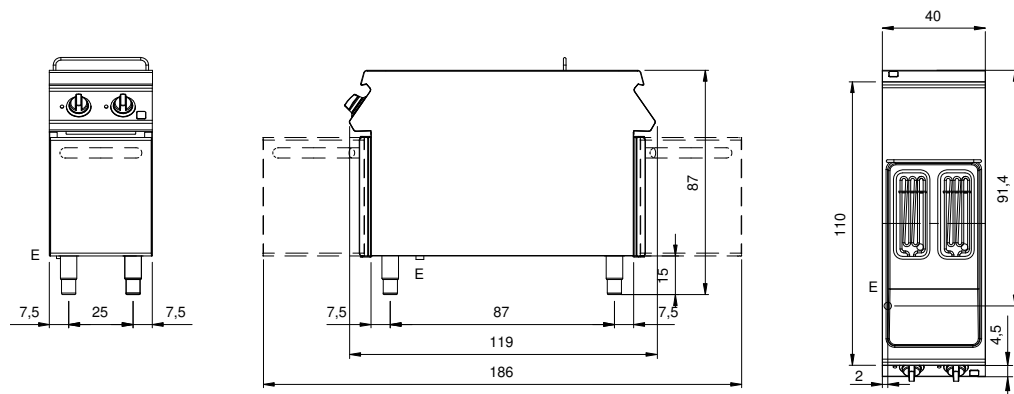

Client _____ Quantity _____
 Project _____ Position _____

ROC 1100

Model: R110/40FRER/2V8/P **Cod:** MP01295125001

Technical data

Modularity:	On cabinet with doors
Dimension (mm):	400x1100x870
Total electric power (kW):	14
Nr. Wells:	2
Well litres 1:	8
Well litres 2:	8
Well dimensions 1 (mm):	140x345x255
Well dimensions 2 (mm):	140x345x255
Electric power (V):	380-415
Ampere (A):	21,5
Phases:	3N
Cable section (mmq):	5G2,5
Frequency (Hz):	50-60
Net volume (m3):	0,383
Packing dimensions (mm):	480x1272x1240
Gross weight (kg):	73
Gross volume (m3):	0,757

Features

Working top:	Rrealizzato in acciaio inox AISI 304 spessore 2 mm
Type of heating:	Direct
Knobs:	Made of aluminum with IPX5 water protection
Heating:	Rotating heating elements

Technical draw

E: Electric power